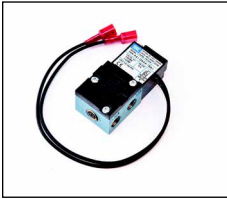

### 12-Month Maintenance Kit

**Radiodetection part no. 48063**

Purge valve (all 110V models).